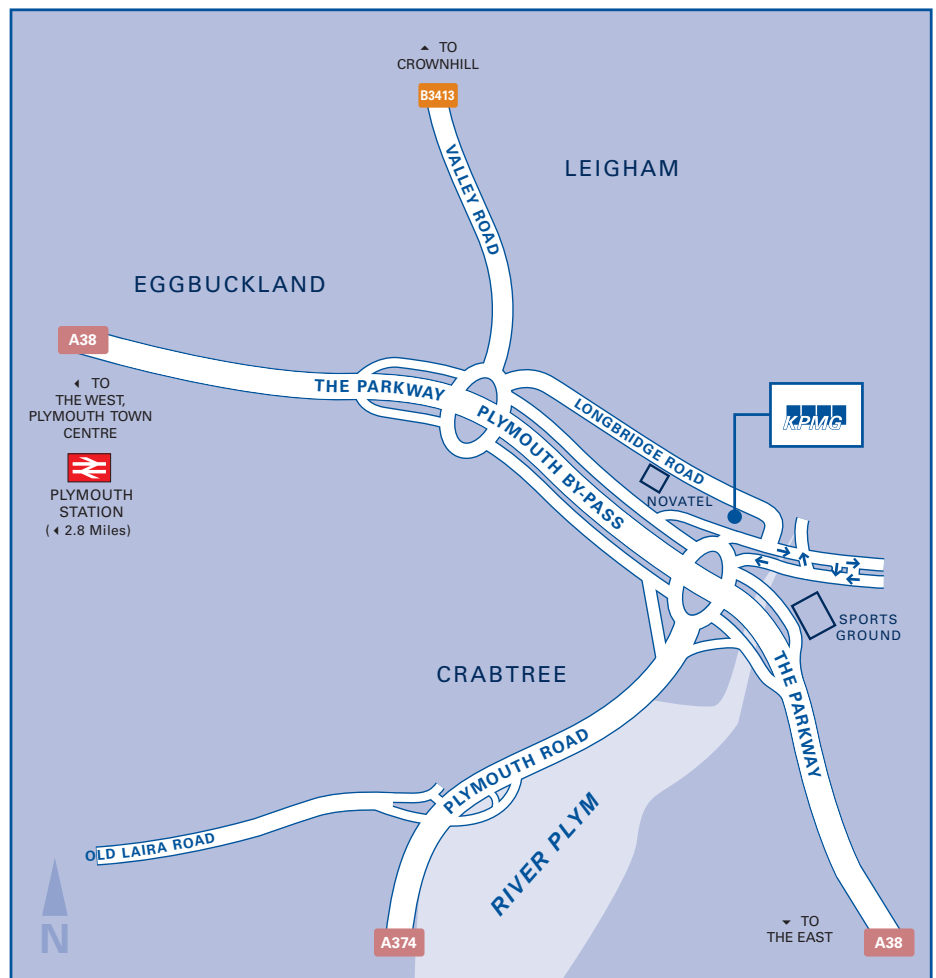

Source: KPMG LLP (UK)

© 2011 KPMG LLP, a UK limited liability partnership, is a subsidiary of KPMG Europe LLP and a member firm of the KPMG network of independent member firms affiliated with KPMG International Cooperative, a Swiss entity. All rights reserved. Printed in the United Kingdom.

The KPMG name, logo and "cutting through complexity" are registered trademarks or trademarks of KPMG International.

RR Donnelley | RRD-255193 | May 2011 | Printed on recycled material.